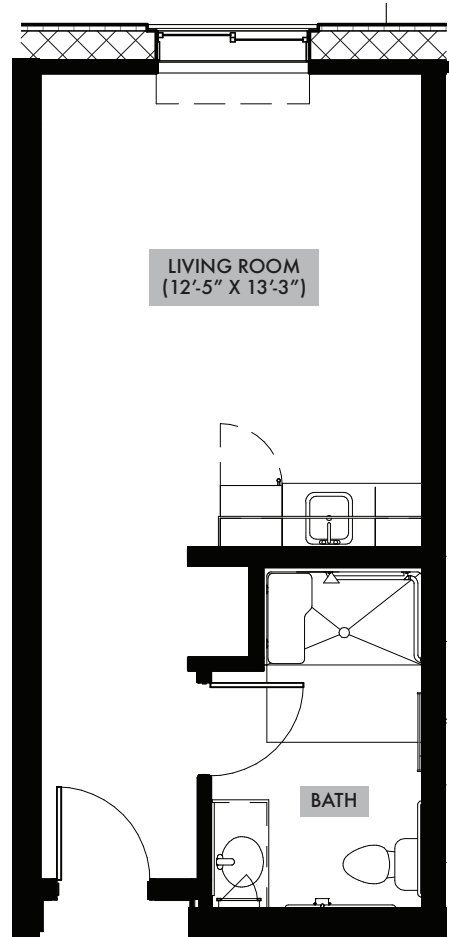

## GUEST SUITE

GUEST SUITE

364 SQ. FT.

UNIT: 102