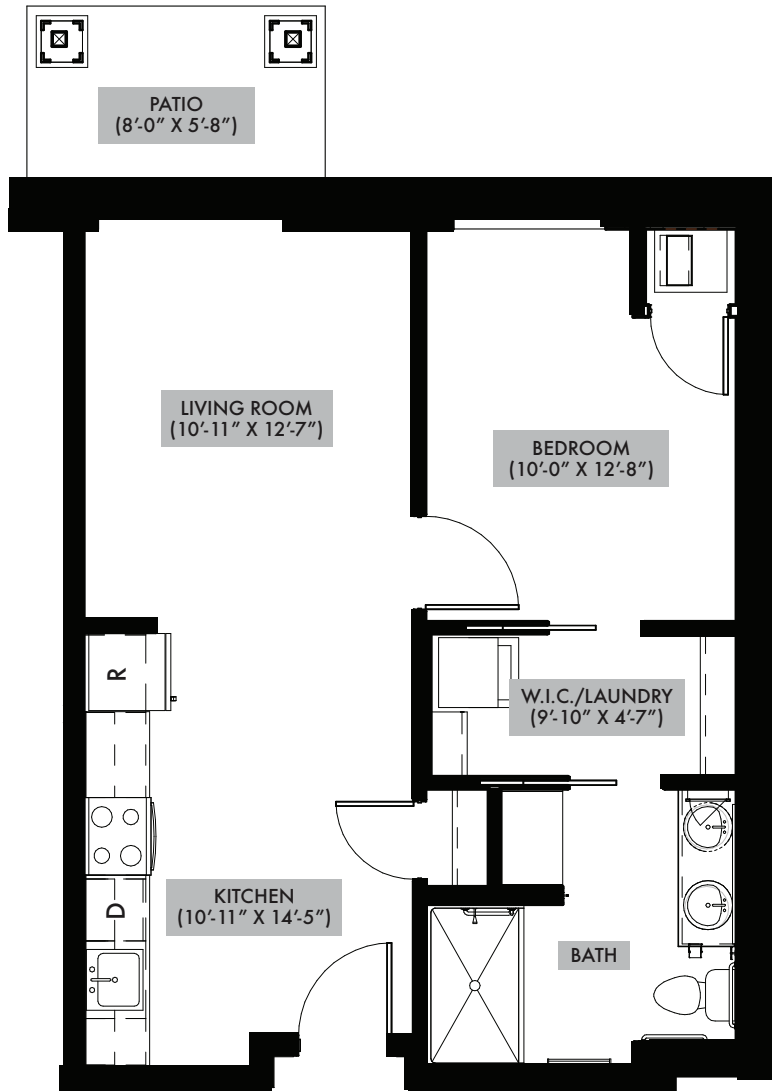

The Fields at Arbor Glen

ONE BEDROOM

UNIT E2-1 BEDROOM

629 SQ. FT.

UNIT: 104

 **The Fields**
at Arbor Glen
Independent Living Apartments & Townhomes

The Fields at Arbor Glen

ONE BEDROOM

UNIT E1 - 1 BEDROOM

705 SQ. FT.

UNITS: 215, 317

 **The Fields**
at Arbor Glen
Independent Living Apartments & Townhomes