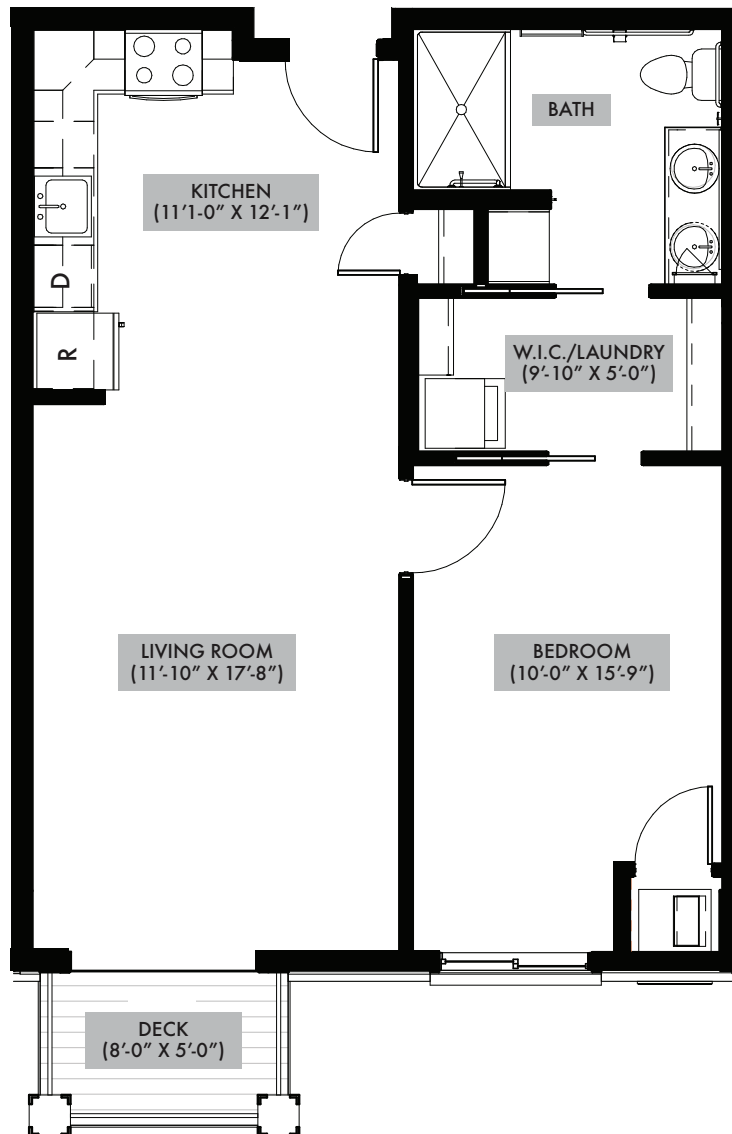

The Fields at Arbor Glen

ONE BEDROOM

UNIT E2-1 BEDROOM

629 SQ. FT.

UNIT: 104

 **The Fields**
at Arbor Glen
Independent Living Apartments & Townhomes

The Fields at Arbor Glen

ONE BEDROOM

UNIT E1 - 1 BEDROOM

705 SQ. FT.

UNITS: 215, 317

 **The Fields**
at Arbor Glen
Independent Living Apartments & Townhomes