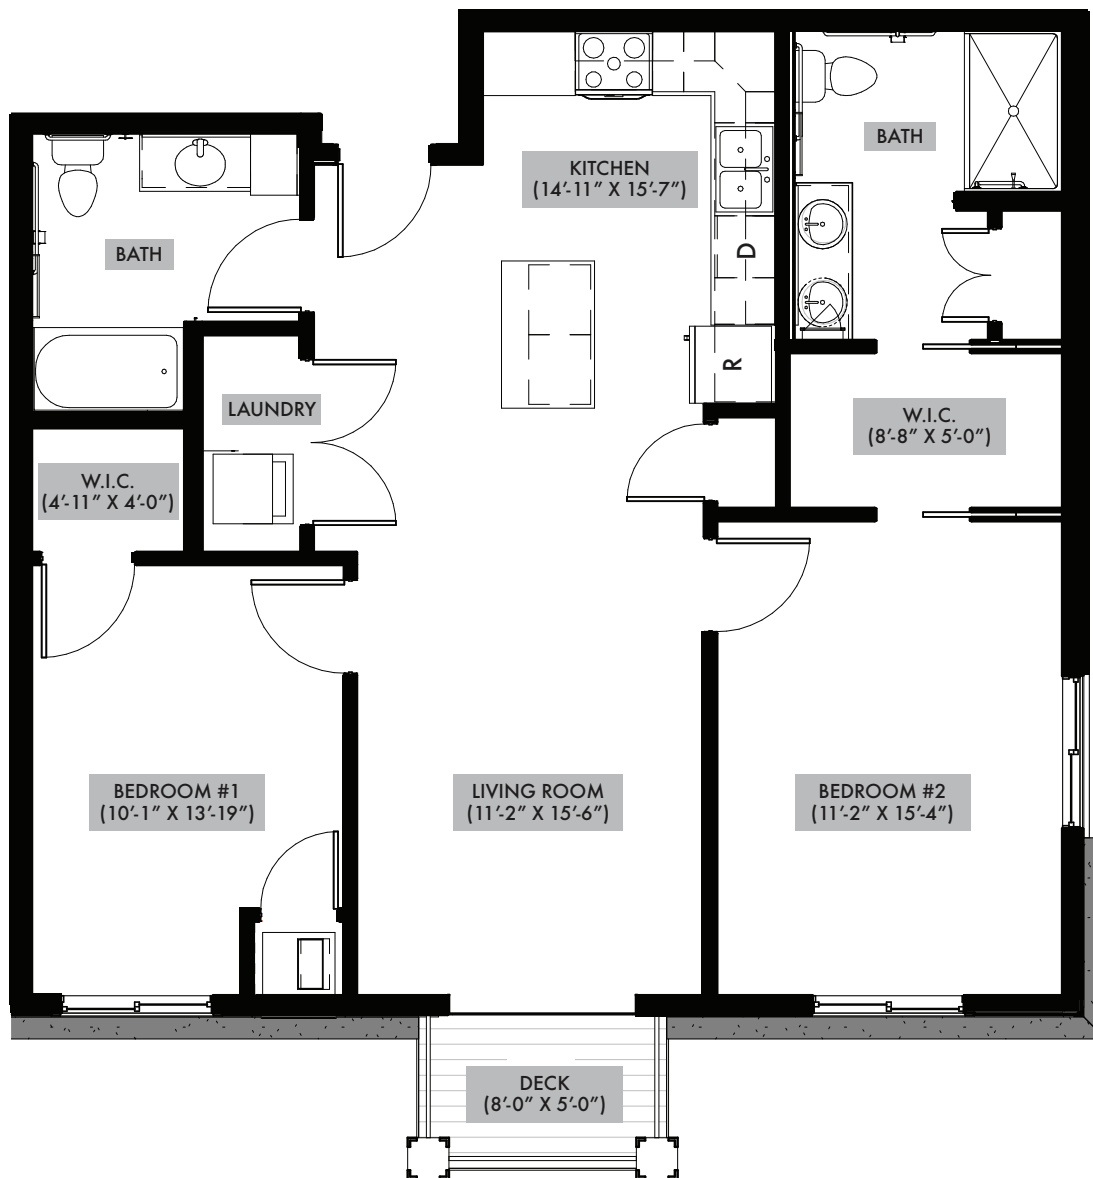

The Fields at Arbor Glen

TWO BEDROOM

UNIT D2-2 BEDROOM

985 SQ. FT.

UNITS: 100, 101

 **The Fields**
at Arbor Glen
Independent Living Apartments & Townhomes

The Fields at Arbor Glen

TWO BEDROOM

UNIT D1-2 BEDROOM
1,009 SQ. FT.

UNITS: 210, 211, 212, 213, 214, 216, 310, 311, 312, 314, 315, 316

The Fields at Arbor Glen

TWO BEDROOM

UNIT G1 - 2 BEDROOM

1,044 SQ. FT.

UNITS: 217, 218, 318, 319

 **The Fields**
at Arbor Glen
Independent Living Apartments & Townhomes