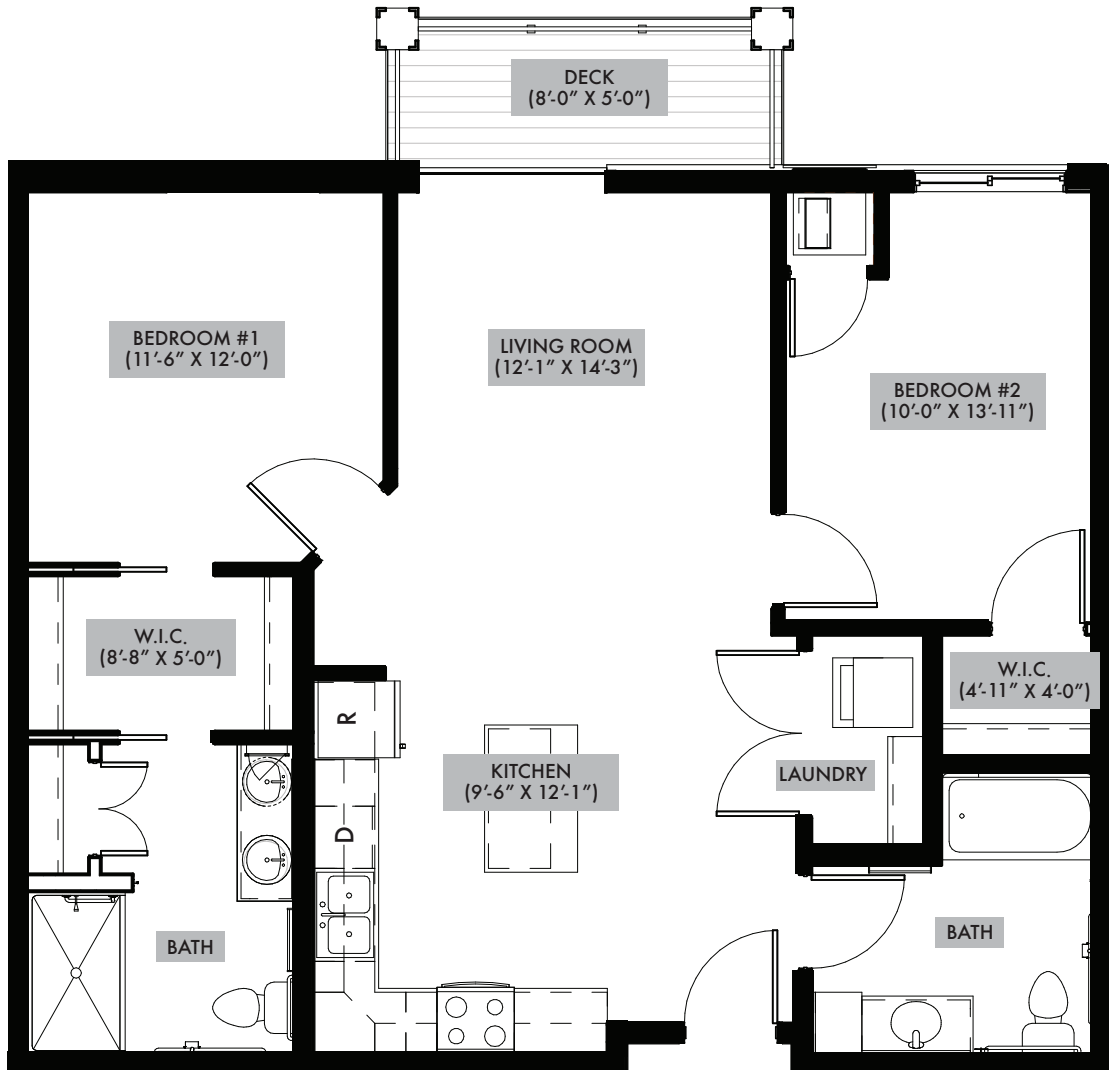

The Fields at Arbor Glen

TWO BEDROOM

UNIT D2-2 BEDROOM

985 SQ. FT.

UNITS: 100, 101

 **The Fields**
at Arbor Glen
Independent Living Apartments & Townhomes

The Fields at Arbor Glen

TWO BEDROOM

UNIT D1-2 BEDROOM
1,009 SQ. FT.

UNITS: 210, 211, 212, 213, 214, 216, 310, 311, 312, 314, 315, 316

The Fields at Arbor Glen

TWO BEDROOM

UNIT G1 - 2 BEDROOM

1,044 SQ. FT.

UNITS: 217, 218, 318, 319

 **The Fields**
at Arbor Glen
Independent Living Apartments & Townhomes