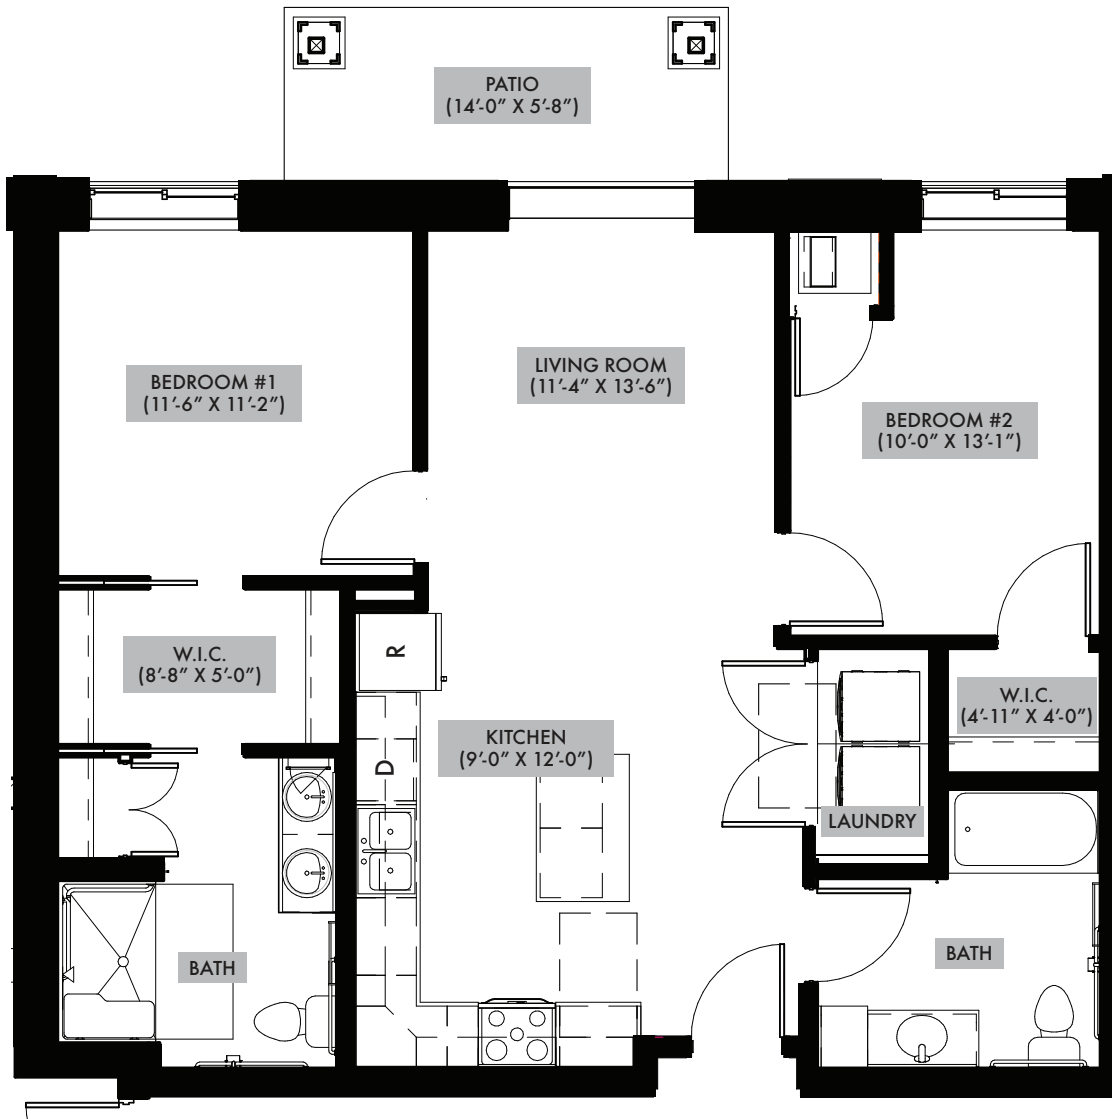

The Fields at Arbor Glen

TWO BEDROOM

UNIT D2-2 BEDROOM

985 SQ. FT.

UNITS: 100, 101

 **The Fields**
at Arbor Glen
Independent Living Apartments & Townhomes

The Fields at Arbor Glen

TWO BEDROOM

UNIT D1-2 BEDROOM
1,009 SQ. FT.

UNITS: 210, 211, 212, 213, 214, 216, 310, 311, 312, 314, 315, 316

The Fields at Arbor Glen

TWO BEDROOM

UNIT G1 - 2 BEDROOM

1,044 SQ. FT.

UNITS: 217, 218, 318, 319

 **The Fields**
at Arbor Glen
Independent Living Apartments & Townhomes